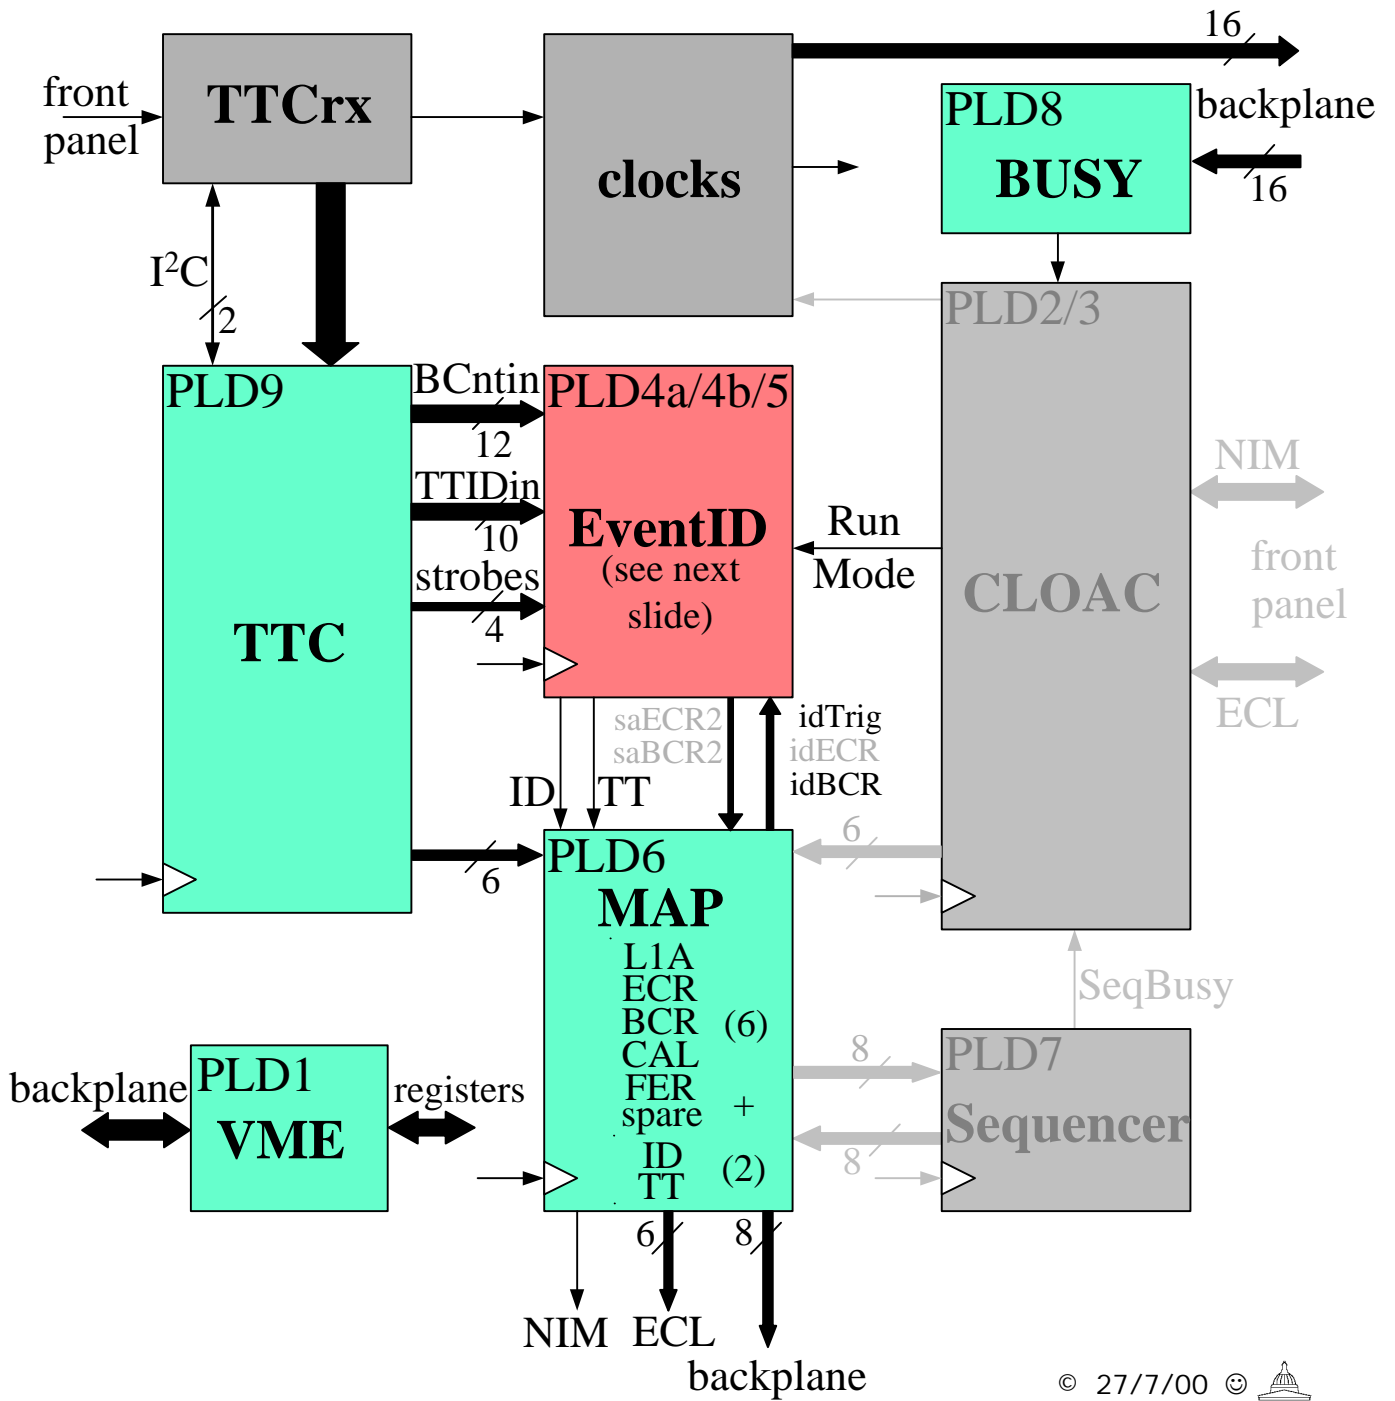

TIM Run Mode

PLD4a/4b/5 - Event ID - Run mode