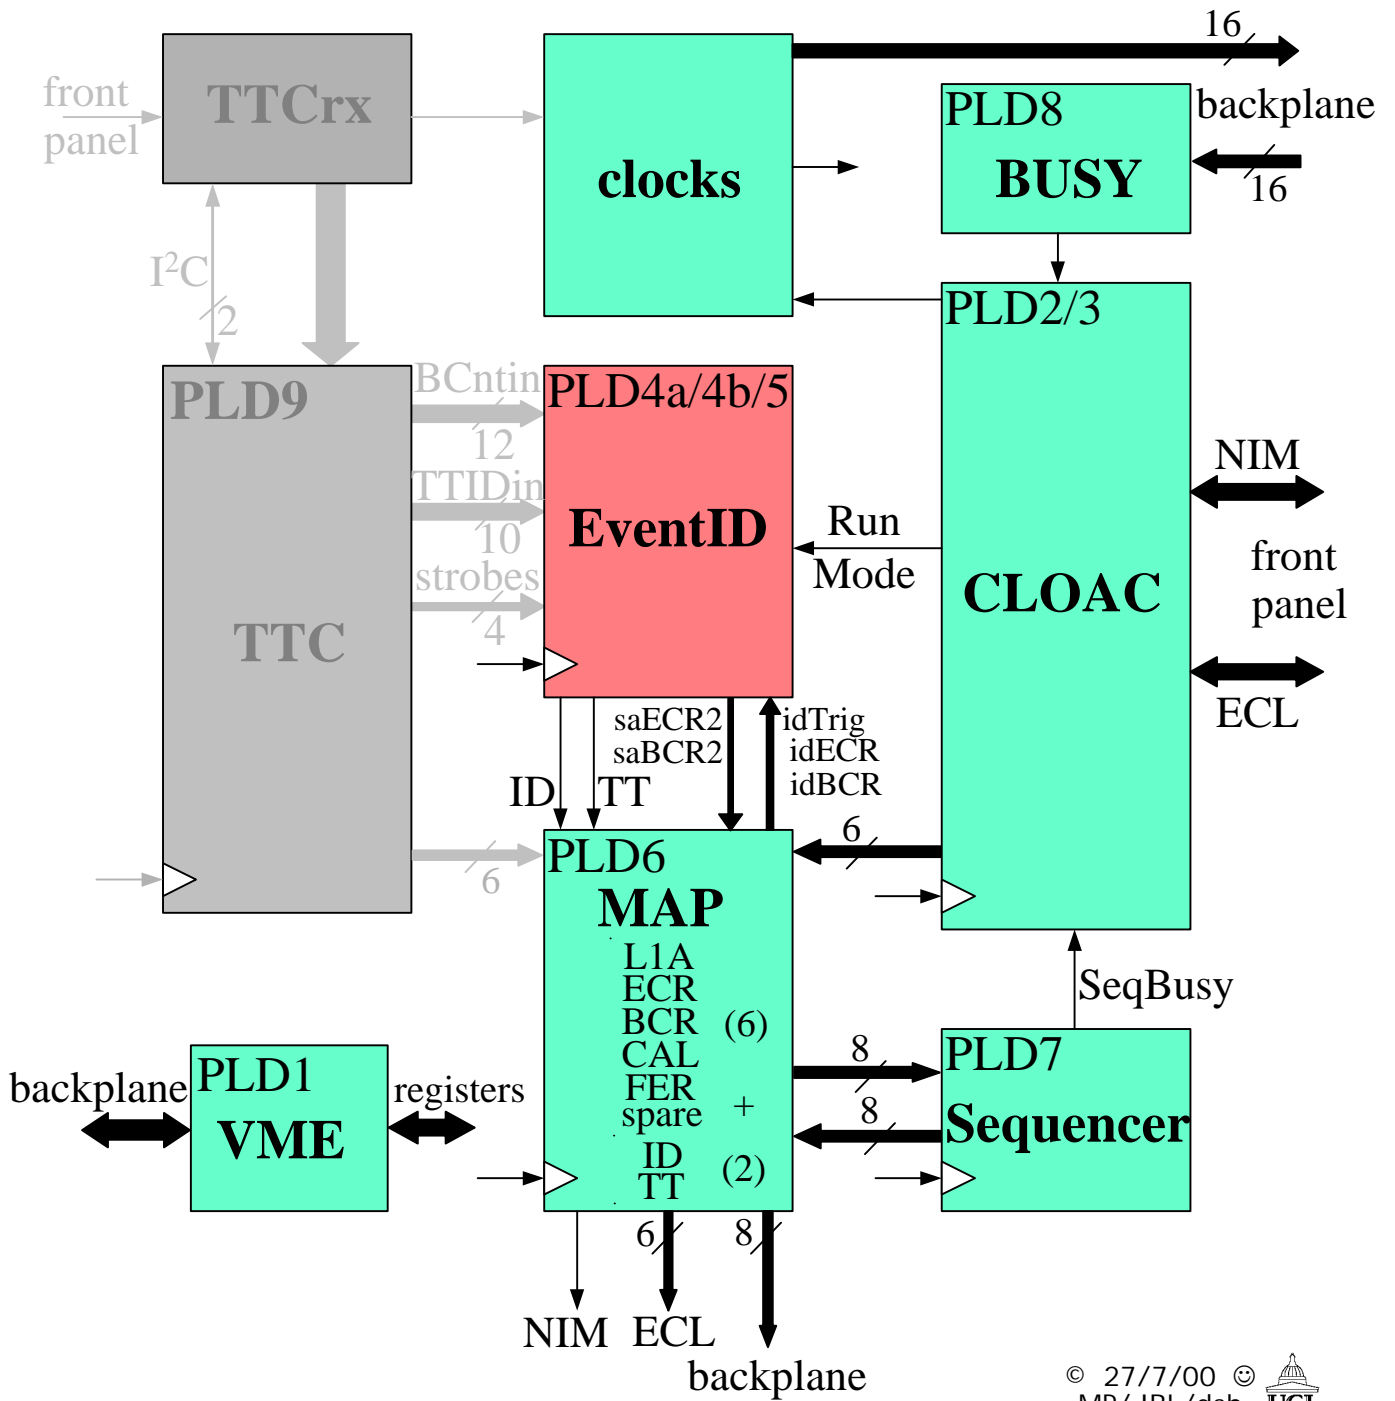

# TIM VME mode

# PLD4a/4b/5 - Event ID - VME mode