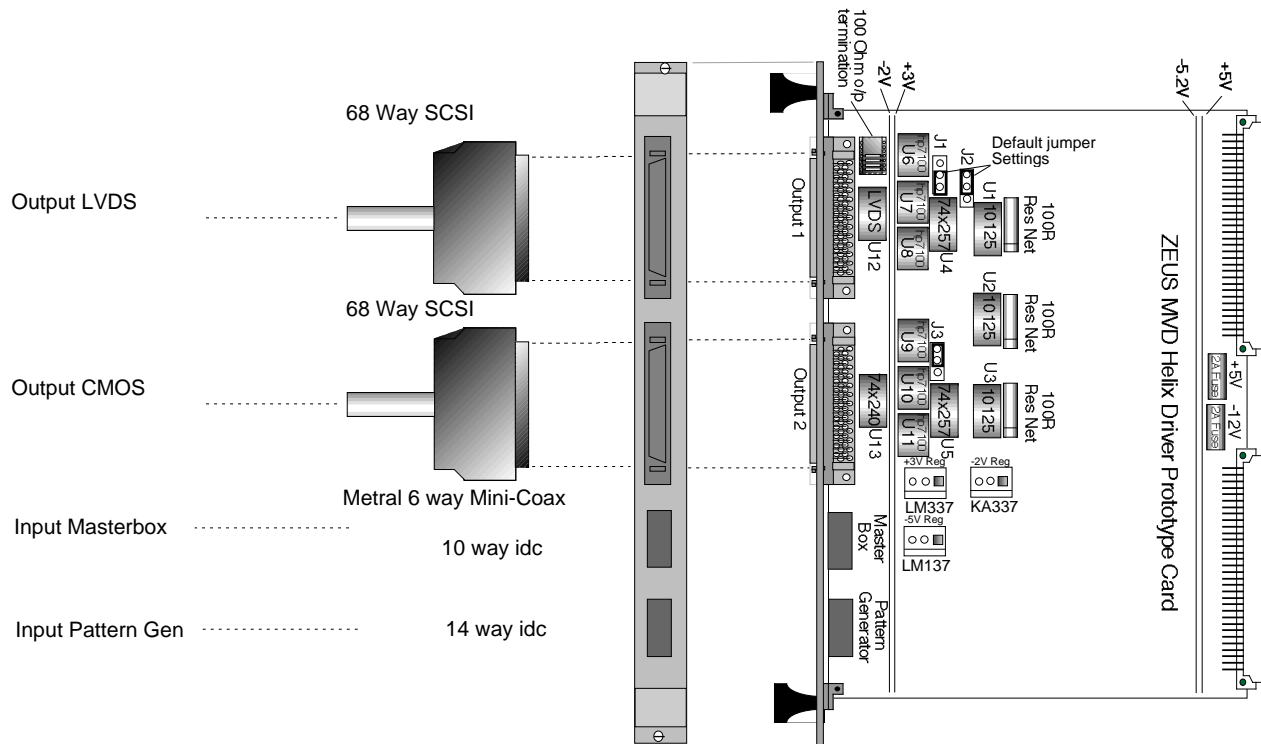

CLRC Rutherford Appleton Laboratory

ZEUS MVD Helix Driver Prototype

R. Halsall / J. Baker

4 Aug 98'

CLRC Rutherford Appleton Laboratory

ZEUS MVD Helix Driver Prototype

R.Halsall / J.Baker

4 Aug 98'