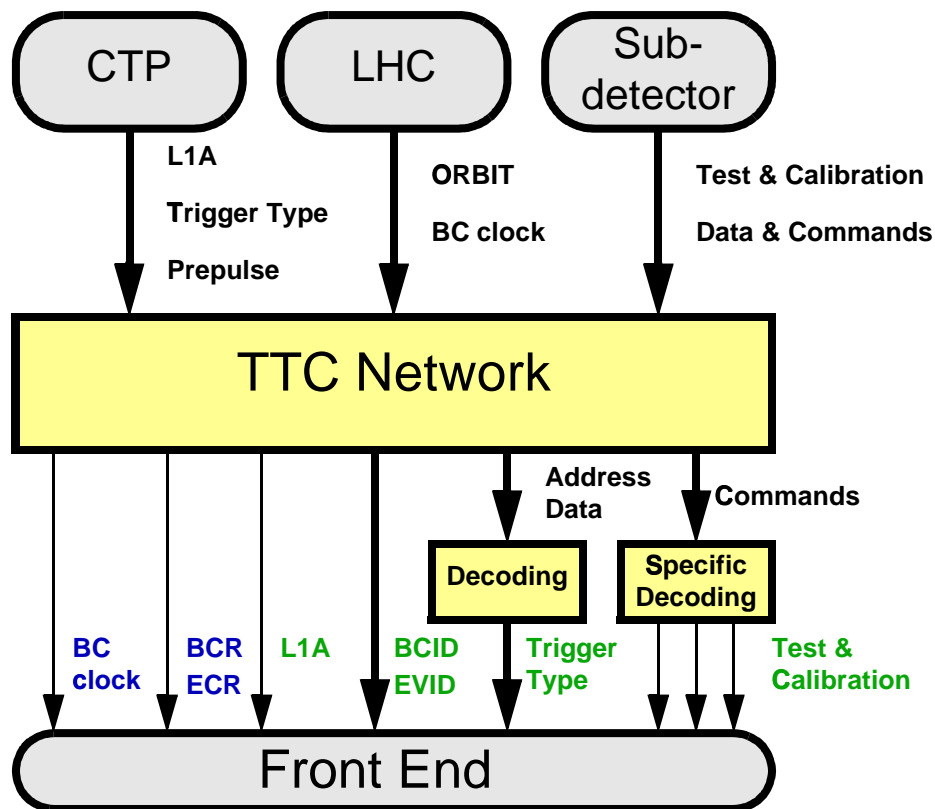

# TTC Overview:

Optical Distribution system transmits **Timing** and **Trigger** signals to the front end.

Based on TTC backbone developed by RD12.