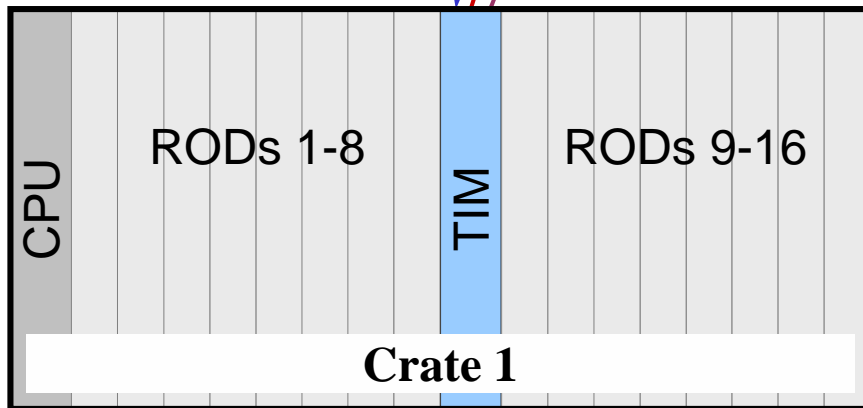

Global ATLAS Signals &
Overall SCT Busy

CTP Link

TTC

TIM ROD-Crate Busy

(OC-TTL)

[wire-or]

TIM ROD-Crate Busy

(NIM)