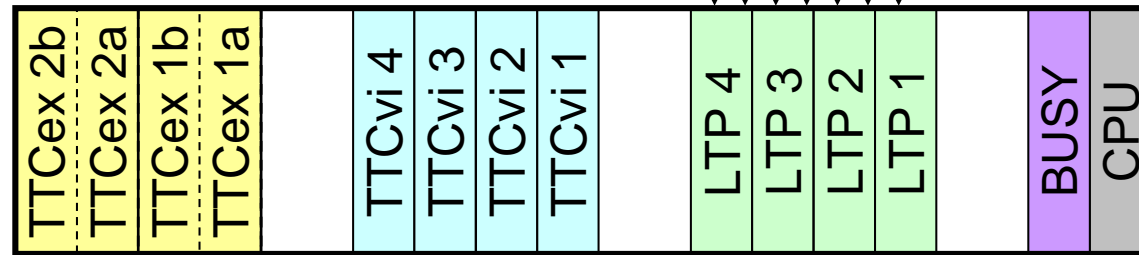

Global ATLAS Signals &
Overall SCT Busy

CTP Link

TTC

TIM ROD-Crate Busy

(OC-TTL)

[wire-or]

TIM ROD-Crate Busy

(NIM)

MP/JBL/MRMW v4.0 22-05-07

SCT Partition of TTC and Busy