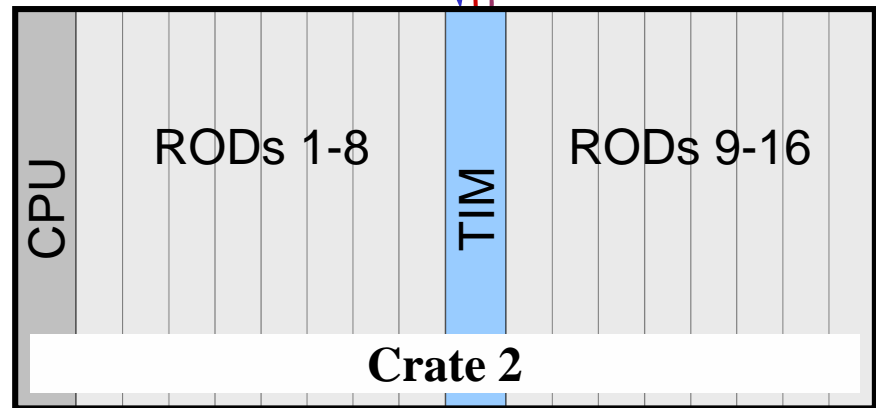

Global ATLAS Signals &
Overall SCT Busy

CTP Link

TTC

TIM ROD-Crate Busy

(OC-TTL)

[wire-or]

TIM ROD-Crate Busy

(NIM)